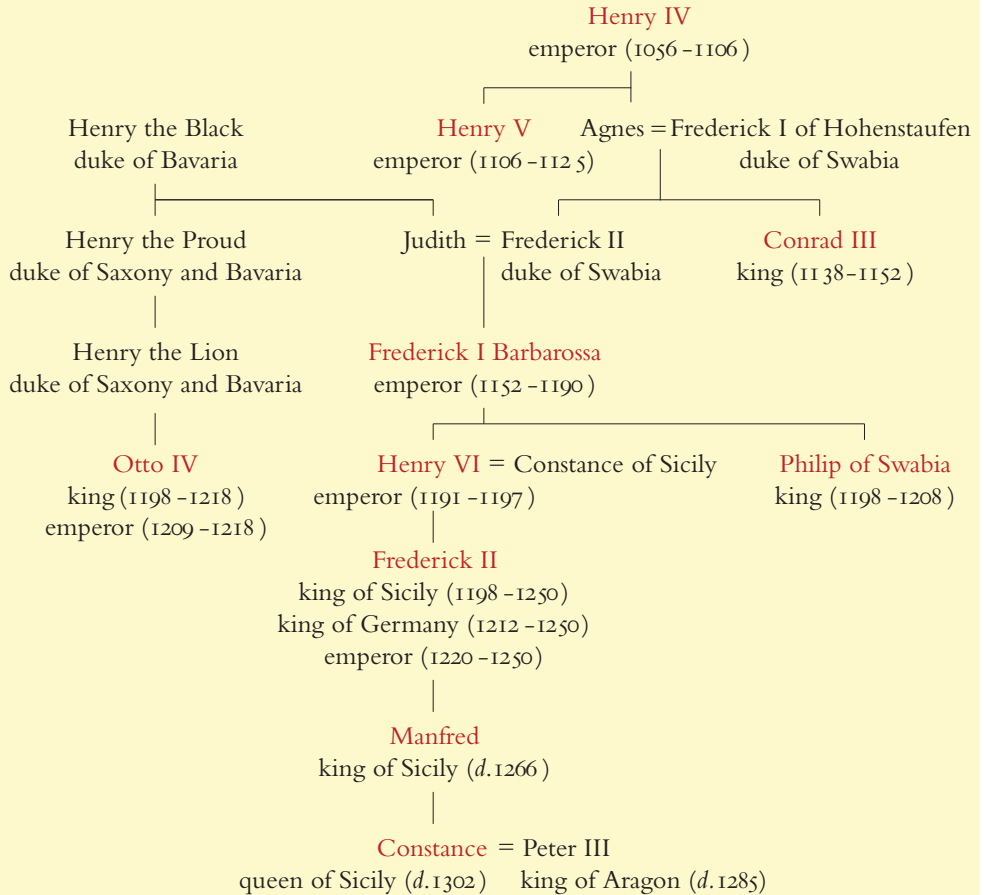

WELF DYNASTY

STAUFEN DYNASTY

Genealogy 6.2: Rulers of Germany and Sicily