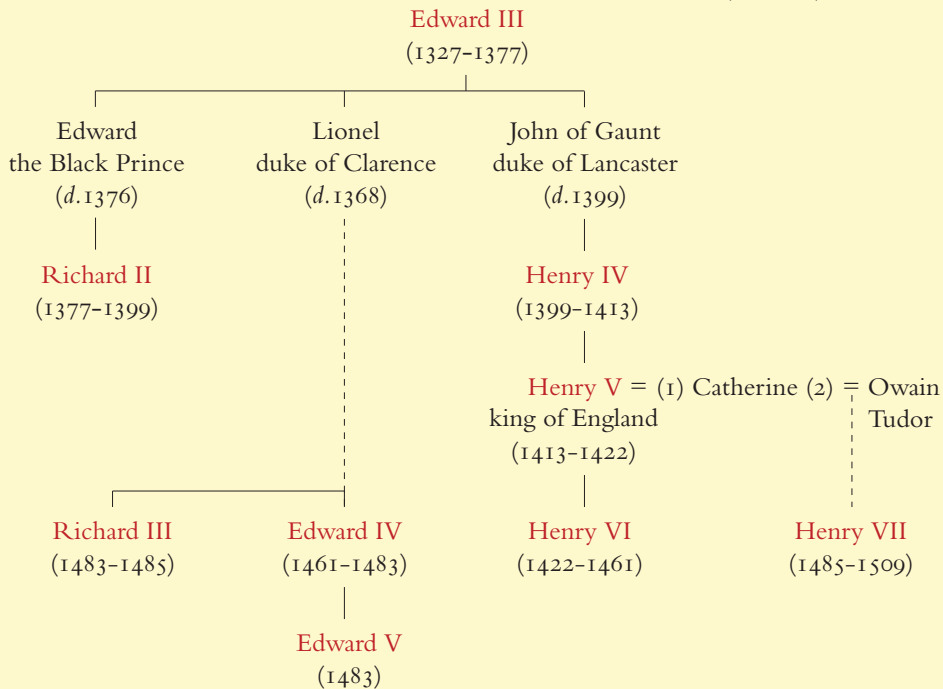

Genealogy 8.2: York and Lancastrian (Tudor) Kings

YORKIST DYNASTY

LANCASTRIAN (TUDOR) DYNASTY

- | direct descendant
- = married to
- ⋮ indirect descendant